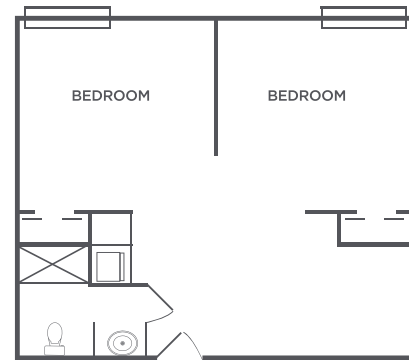

ONE BEDROOM

Living Room | 2 Bedrooms | Kitchenette | Bath

Rates start at \$5,200* / month

435 square feet

DELUXE STUDIO

Bedroom / Living Room | Kitchenette | Bath

Rates start at \$3,300* / month

335 square feet

270 square feet