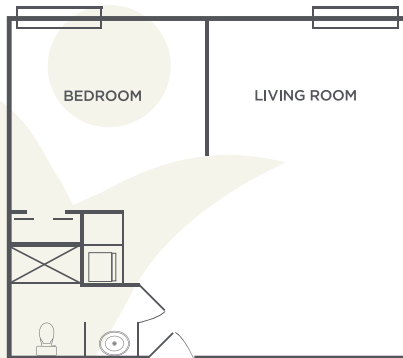

### TWO BEDROOM

Living Room | 2 Bedrooms | Kitchenette | Bath  
Rates start at \$4,200\* / month  
435 square feet

### ONE BEDROOM

Bedroom | Living Room | Kitchenette | Bath  
Rates start at \$3,900\* / month  
435 square feet

## DELUXE STUDIO

Bedroom / Living Room | Kitchenette | Bath

Rates start at \$3,100\* / month

335 square feet