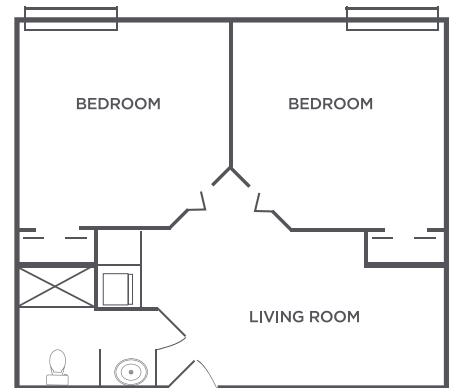

### TWO BEDROOM

Living Room | 2 Bedrooms | Kitchenette | Bath  
Rates start at \$4,200\* / month  
435 square feet

### ONE BEDROOM

Bedroom | Living Room | Kitchenette | Bath  
Rates start at \$3,900\* / month  
435 square feet

## DELUXE STUDIO

Bedroom / Living Room | Kitchenette | Bath

Rates start at \$3,100\* / month

335 square feet