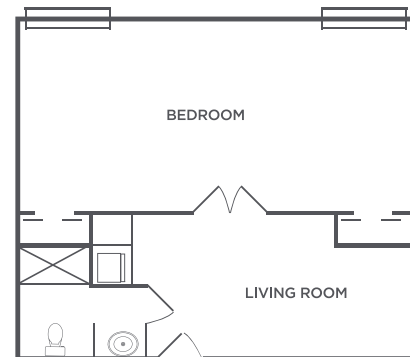

ONE BEDROOM

Bedroom | Living Room | Kitchenette | Bath
Rates start at $3,900* / month
435 square feet