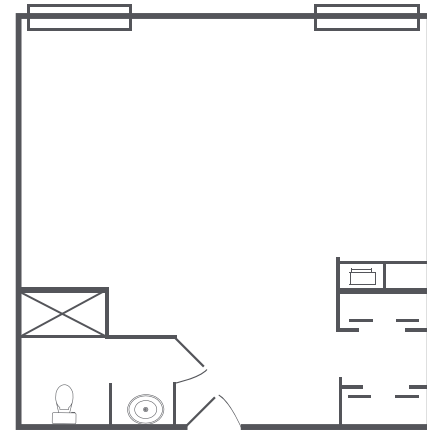

## DELUXE STUDIO

Bedroom / Living Room | Kitchenette | Bath

Rates start at \$3,100\* / month

335 square feet